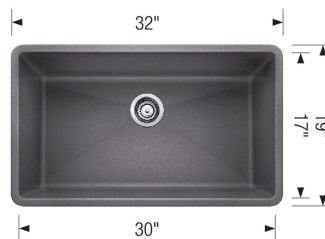

Sink Specifications

Color	SKU
Biscuit	440151
Café	440147
Metallic Gray	440148
Anthracite	440149
White	440150
Truffle	441297
Cinder	441478
Concrete Gray	442740
Coal Black	442935

PRECIS SUPER SINGLE SILGRANIT

Design and Planning Tips

- Min cabinet size: 36 in
- Bowl depth: 9,5 in (240.0 mm)

What is included:

Installation instructions

Cut-out template

Limited Lifetime Warranty

Undermount installation only

Minimum cabinet size: 36"

Cut-out Dimensions:

Cut-out Length: 30.25"

Cut-out Width: 17.25"

Cut-out Below Counter Depth: 10.29"

Sink Bowl Dimensions:

Sink Bowl Length (left-to-right): 30"

Sink Bowl Width (front-to-back): 17"

Sink Bowl Depth: 9.5"